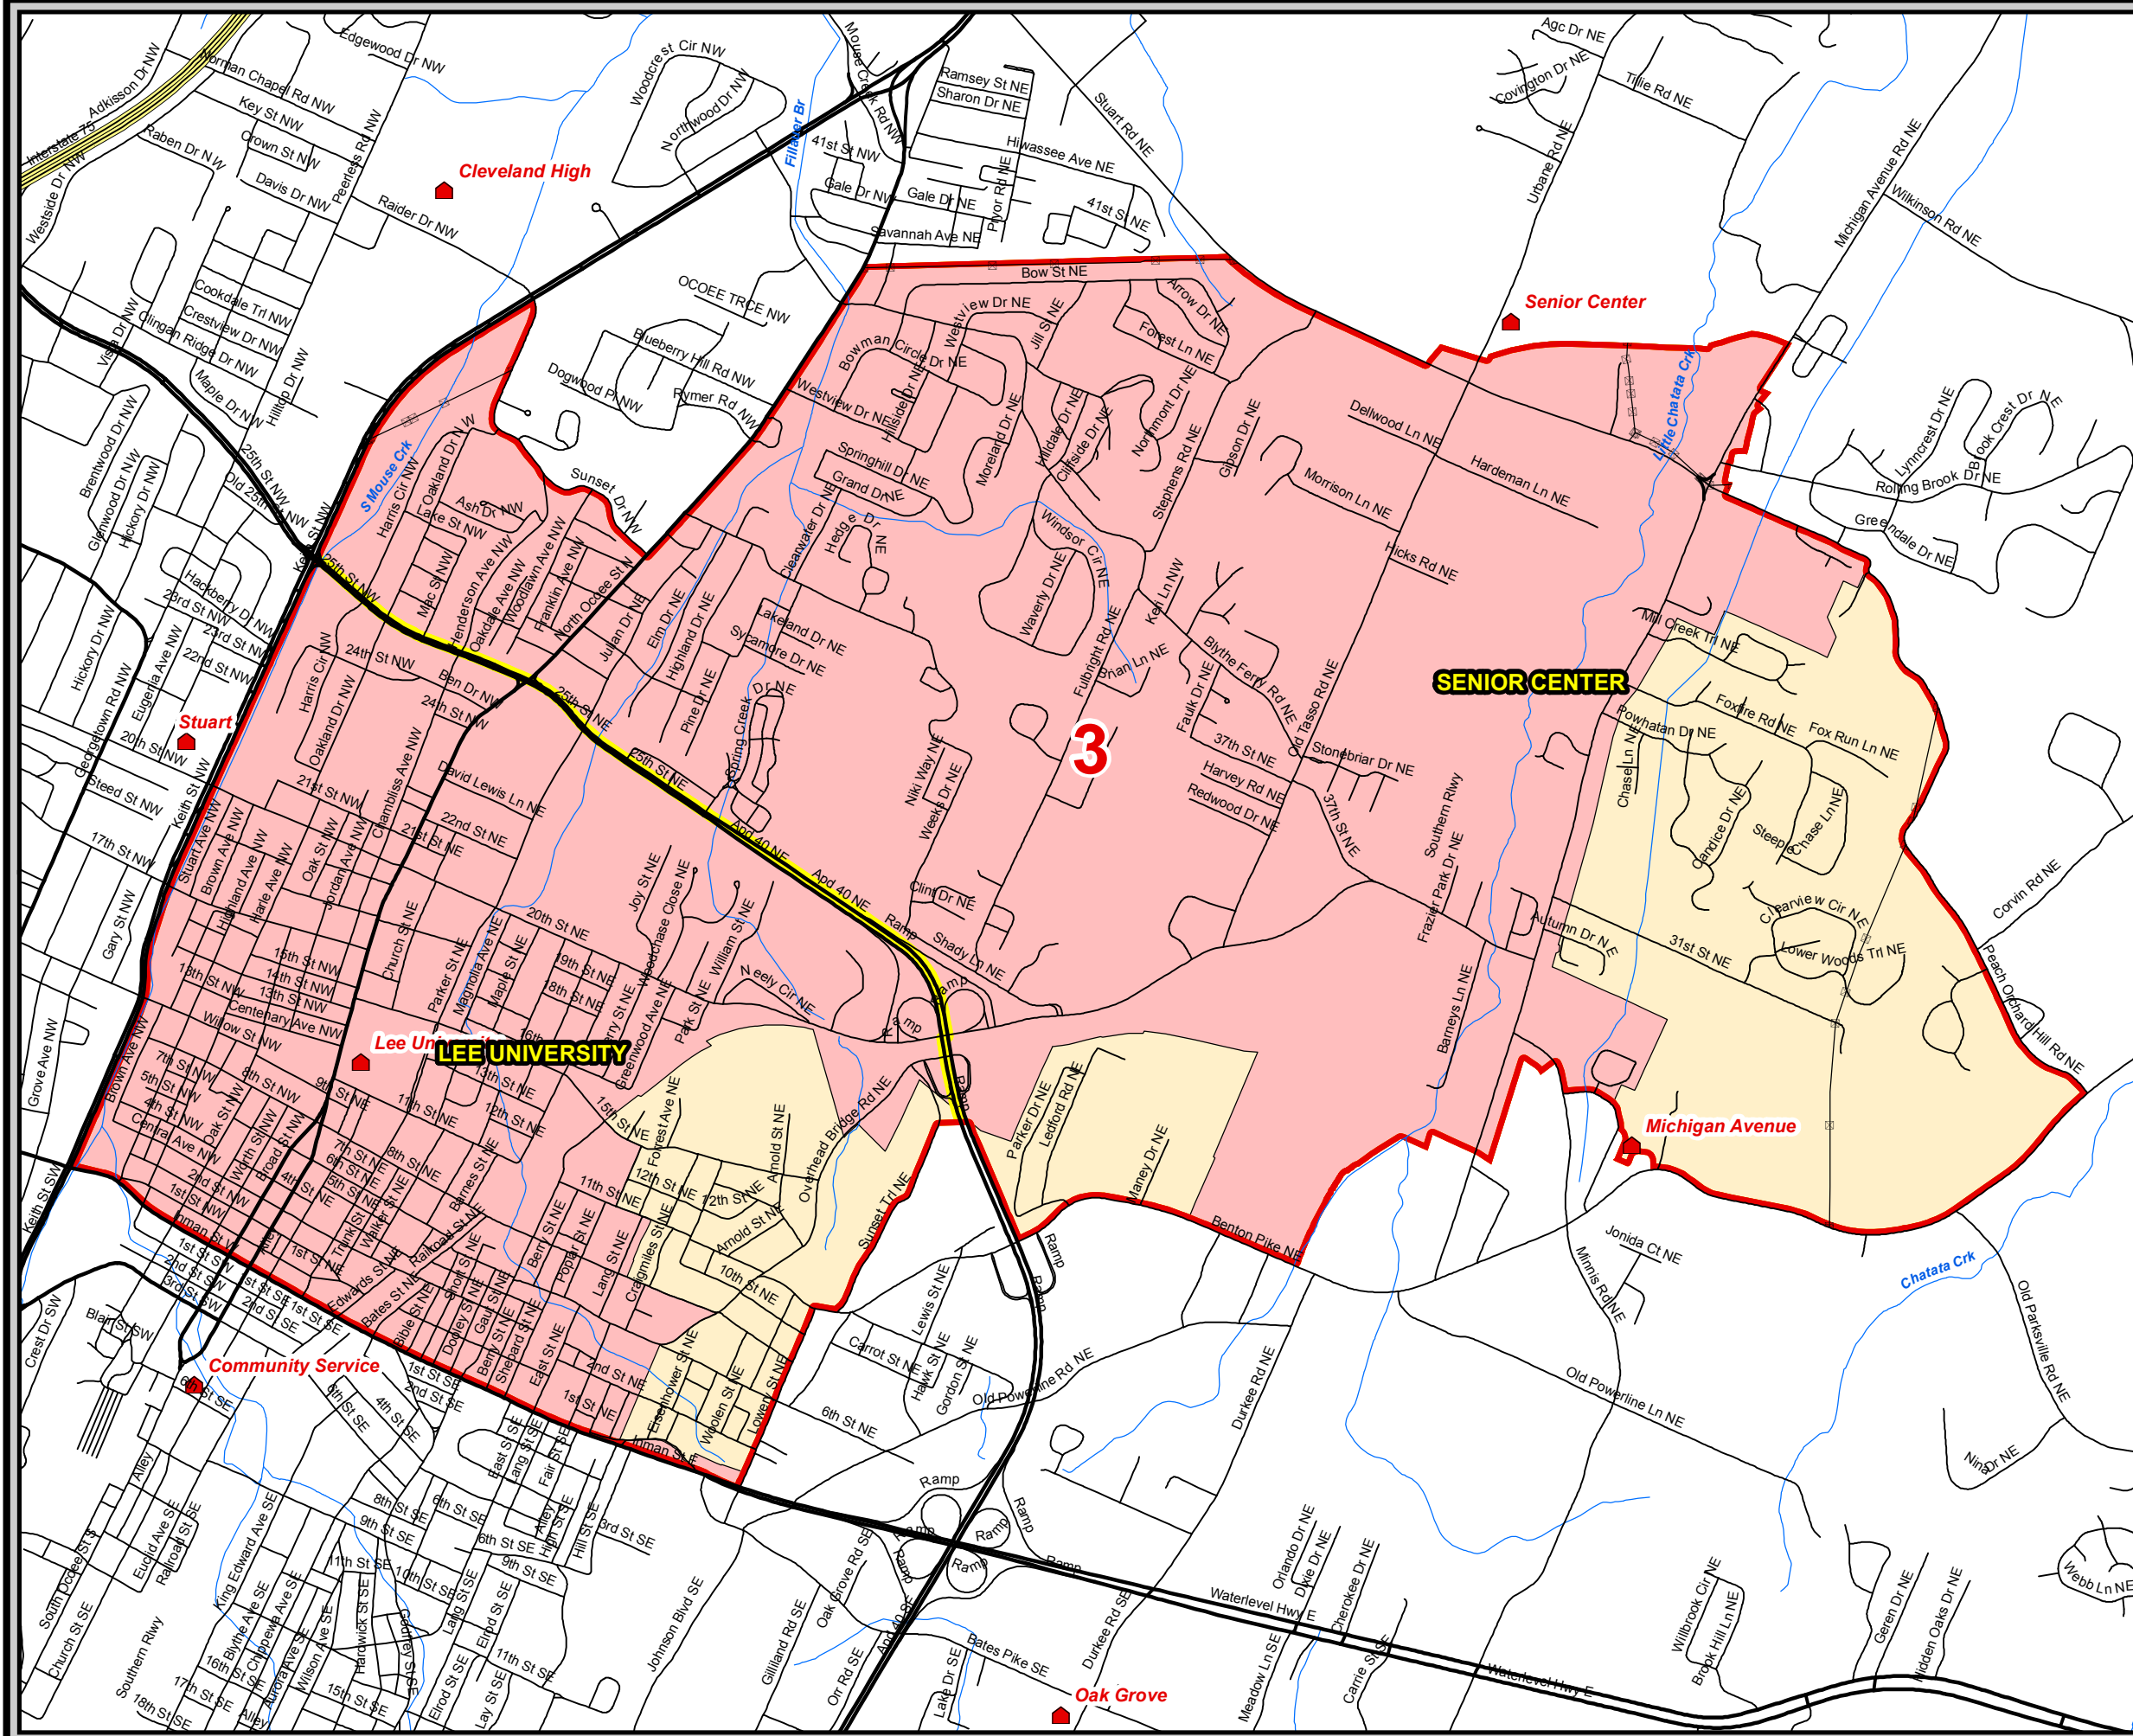

Bradley County County Commission District 3

-  Voting Places
-  County Boundary
-  Local Roads
-  Interstates
-  U.S. Highway
-  State Roads
-  Railroads
-  Pipeline (Incomplete)
-  Powerline (Incomplete)
-  Stream
-  Lakes / Rivers
-  County Commission District
-  Precinct Boundary
-  Precinct in Charleston
-  Precinct in Cleveland
-  Precinct in County

Prepared by
BRADLEY COUNTY GIS DEPARTMENT
 155 Broad Street NW
 Cleveland, TN 37311
<http://www.bradleyco.net/>

DISCLAIMER - Bradley County makes no representation or warranty as to the accuracy of this map and the information contained within nor to its fitness for a particular purpose or use. The purchaser or user accepts this map on an "AS IS" basis and assumes all responsibilities for the use thereof. The user will assume the entire risk and agrees to hold Bradley County and its staff harmless of any liability resulting from any direct, indirect, incidental, special, consequential, or other damages, including loss of profit, arising out of the use of this map. The user is responsible for independent verification of all information contained on this map.