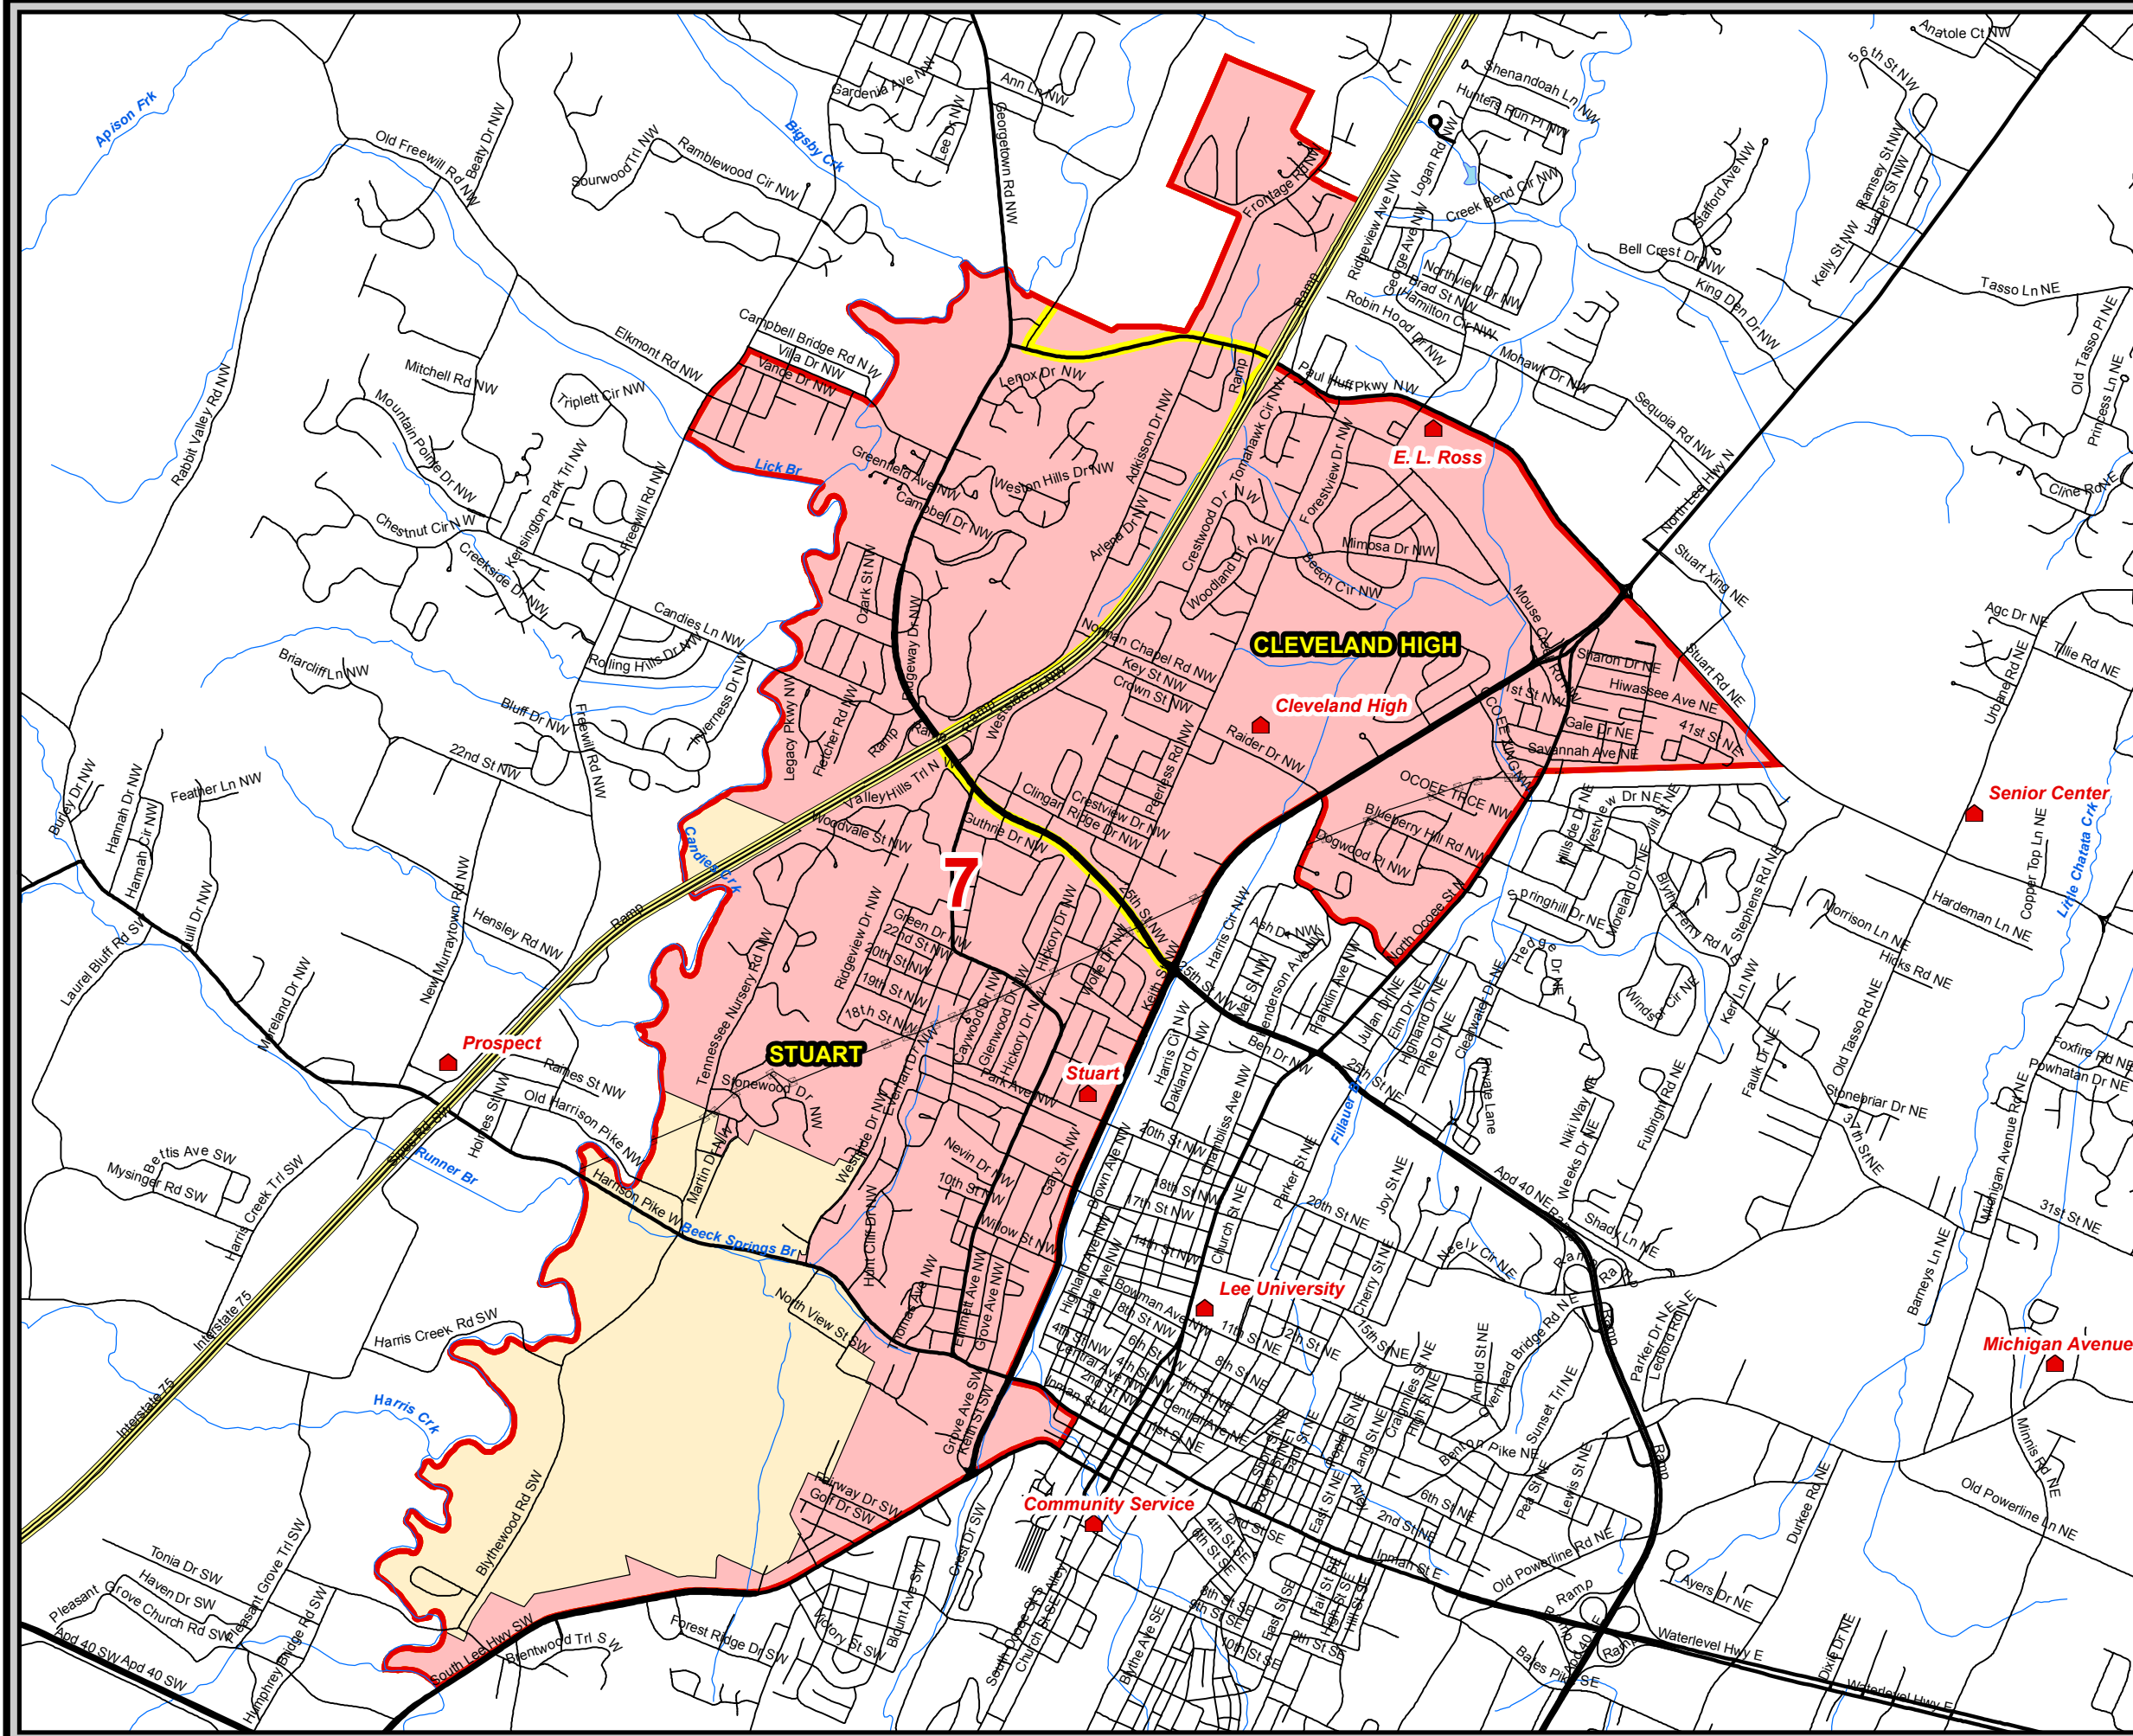

# Bradley County County Commission District 7

-  Voting Places
-  County Boundary
-  Local Roads
-  Interstates
-  U.S. Highway
-  State Roads
-  Railroads
-  Pipeline (Incomplete)
-  Powerline (Incomplete)
-  Stream
-  Lakes / Rivers
-  County Commission District
-  Precinct Boundary
-  Precinct in Charleston
-  Precinct in Cleveland
-  Precinct in County

Prepared by  
**BRADLEY COUNTY GIS DEPARTMENT**  
 155 Broad Street NW  
 Cleveland, TN 37311  
<http://www.bradleyco.net/>

DISCLAIMER - Bradley County makes no representation or warranty as to the accuracy of this map and the information contained within nor to its fitness for a particular purpose or use. The purchaser or user accepts this map on an "AS IS" basis and assumes all responsibilities for the use thereof. The user will assume the entire risk and agrees to hold Bradley County and its staff harmless of any liability resulting from any direct, indirect, incidental, special, consequential, or other damages, including loss of profit, arising out of the use of this map. The user is responsible for independent verification of all information contained on this map.