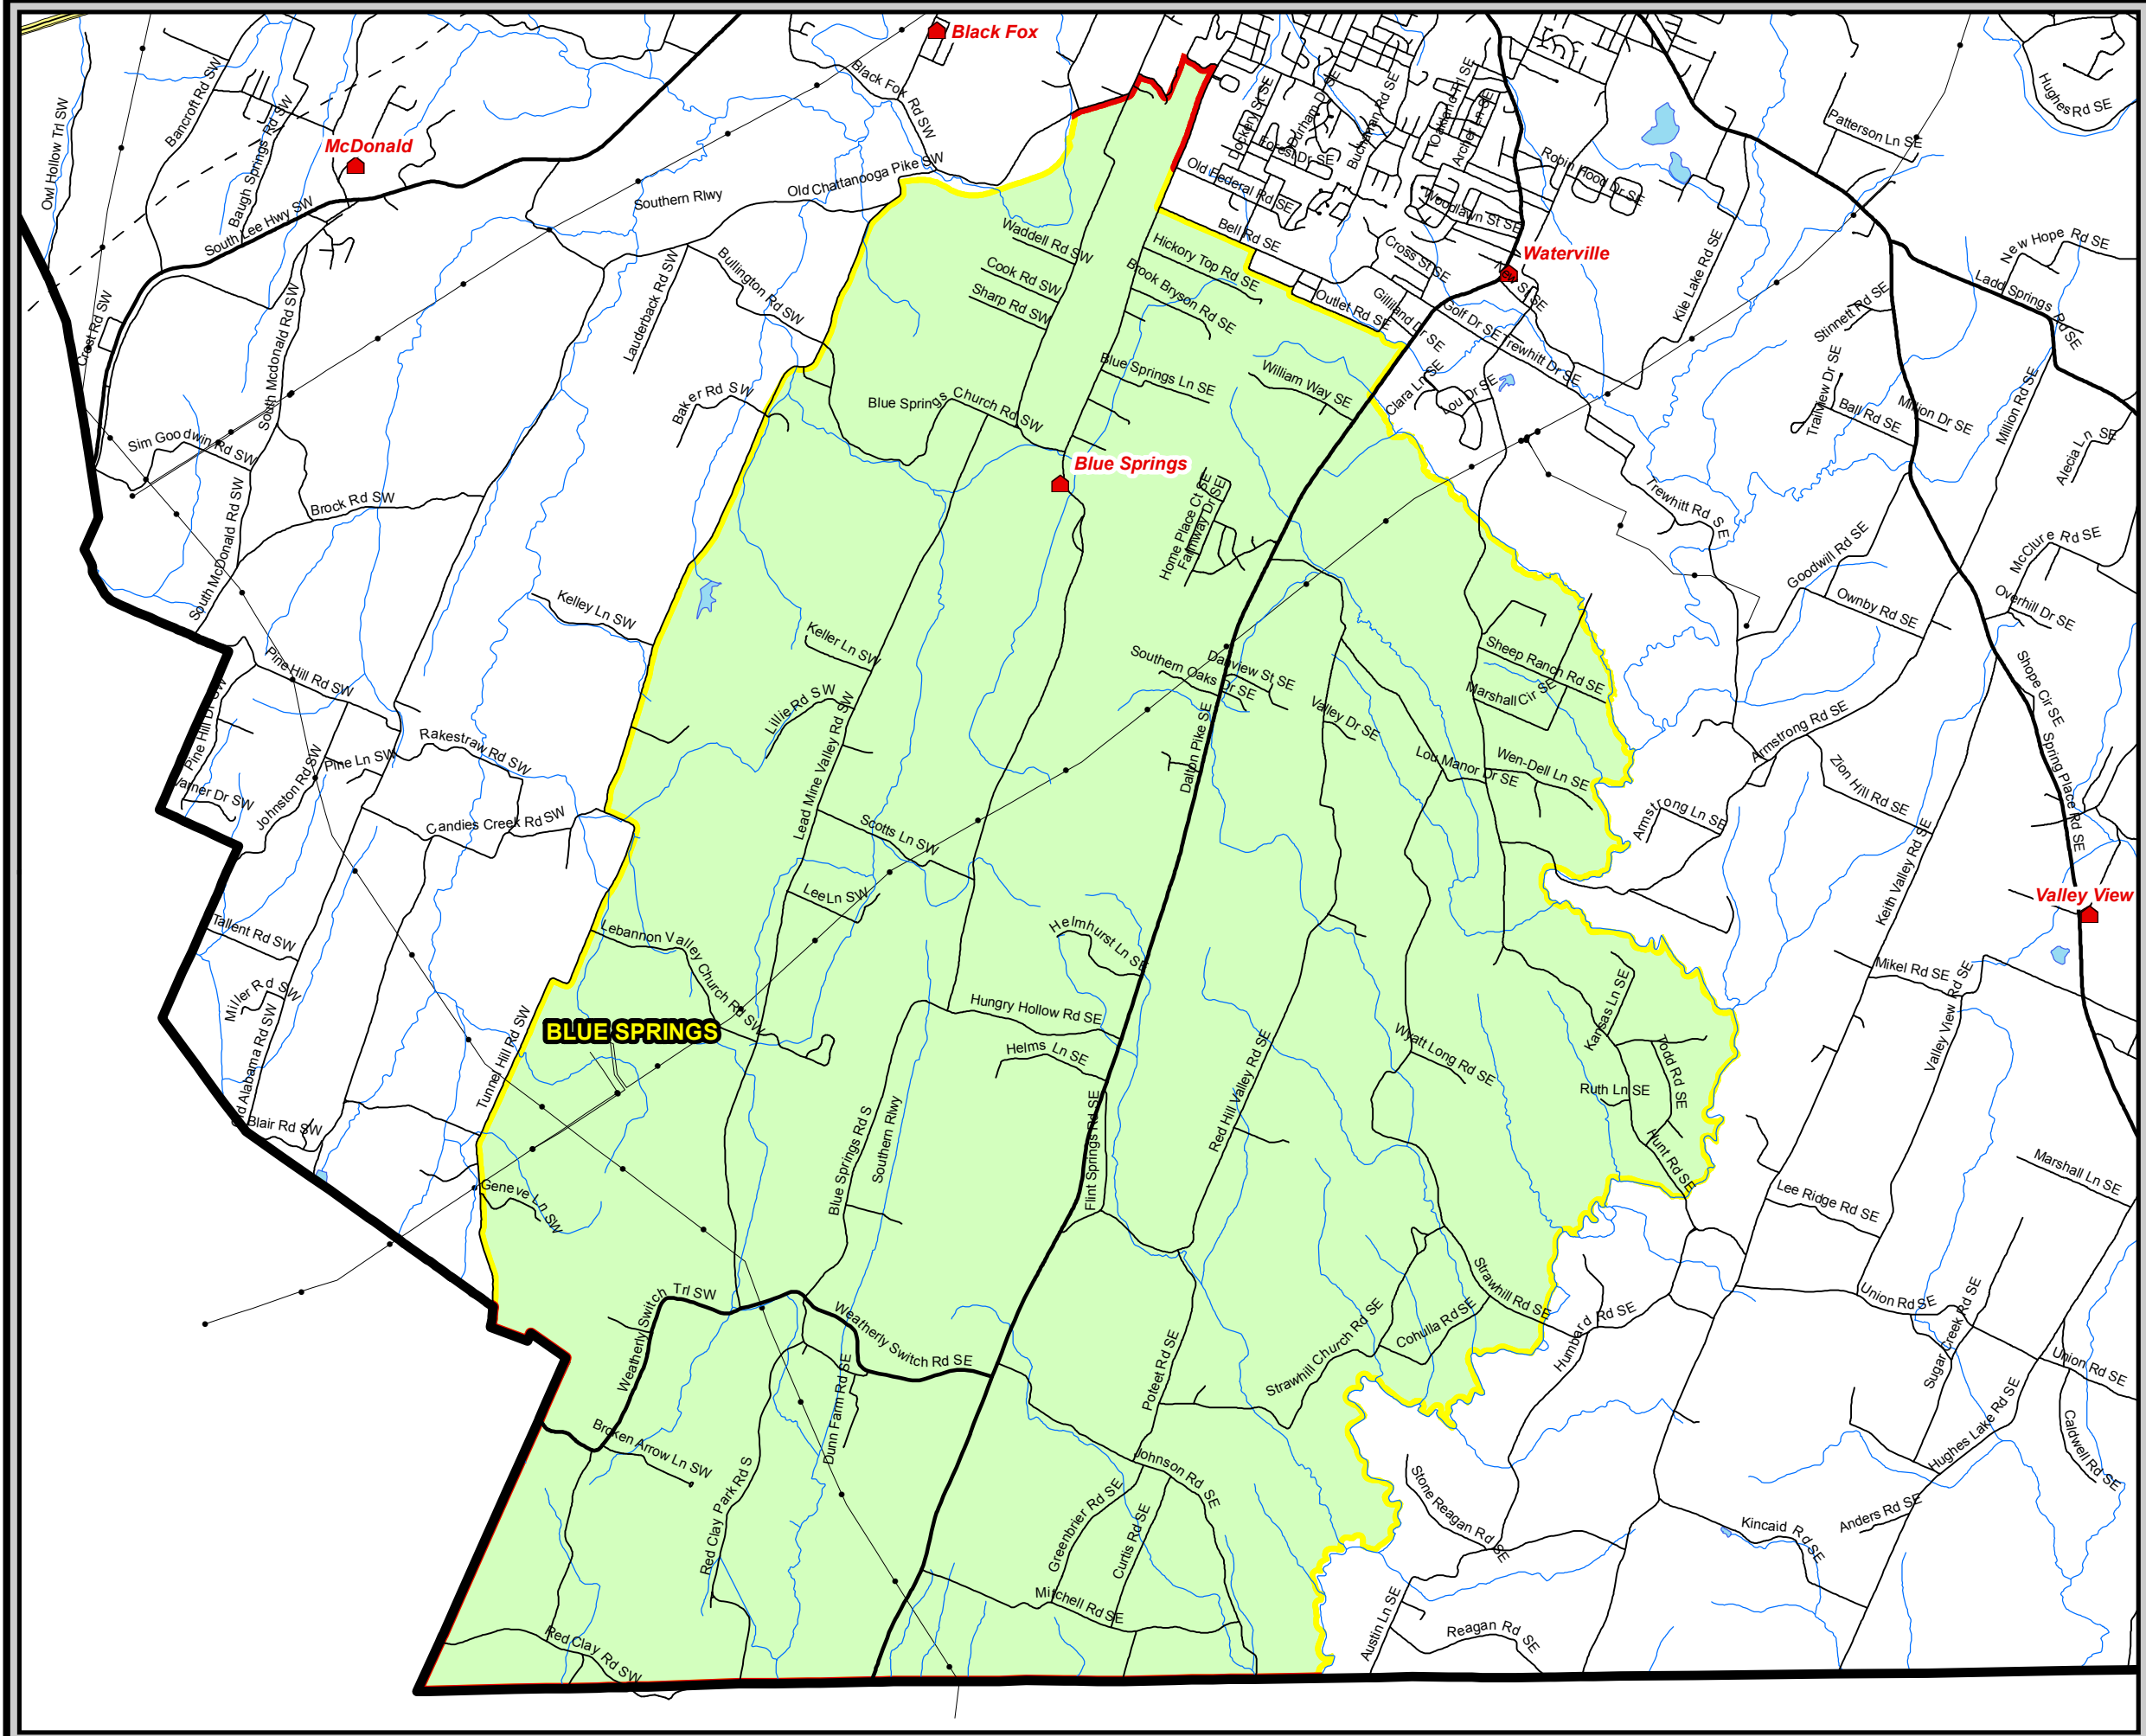

Bradley County BLUE SPRINGS Voting Precinct

-  Voting Places
-  County Boundary
-  Local Roads
-  Interstates
-  U.S. Highway
-  State Roads
-  Railroads
-  Stream
-  Pipeline
-  Powerline
-  County Commission District
-  Precinct Boundary
-  Lakes / Rivers
-  Precinct in Charleston
-  Precinct in Cleveland
-  Precinct in County

Prepared by
BRADLEY COUNTY GIS DEPARTMENT
 155 Broad Street NW
 Cleveland, TN 37311
<http://www.bradleyco.net/>

DISCLAIMER - Bradley County makes no representation or warranty as to the accuracy of this map and the information contained within nor to its fitness for a particular purpose or use. The purchaser or user accepts this map on an "AS IS" basis and assumes all responsibilities for the use thereof. The user will assume the entire risk and agrees to hold Bradley County and its staff harmless of any liability resulting from any direct, indirect, incidental, special, consequential, or other damages, including loss of profit, arising out of the use of this map. The user is responsible for independent verification of all information contained on this map.