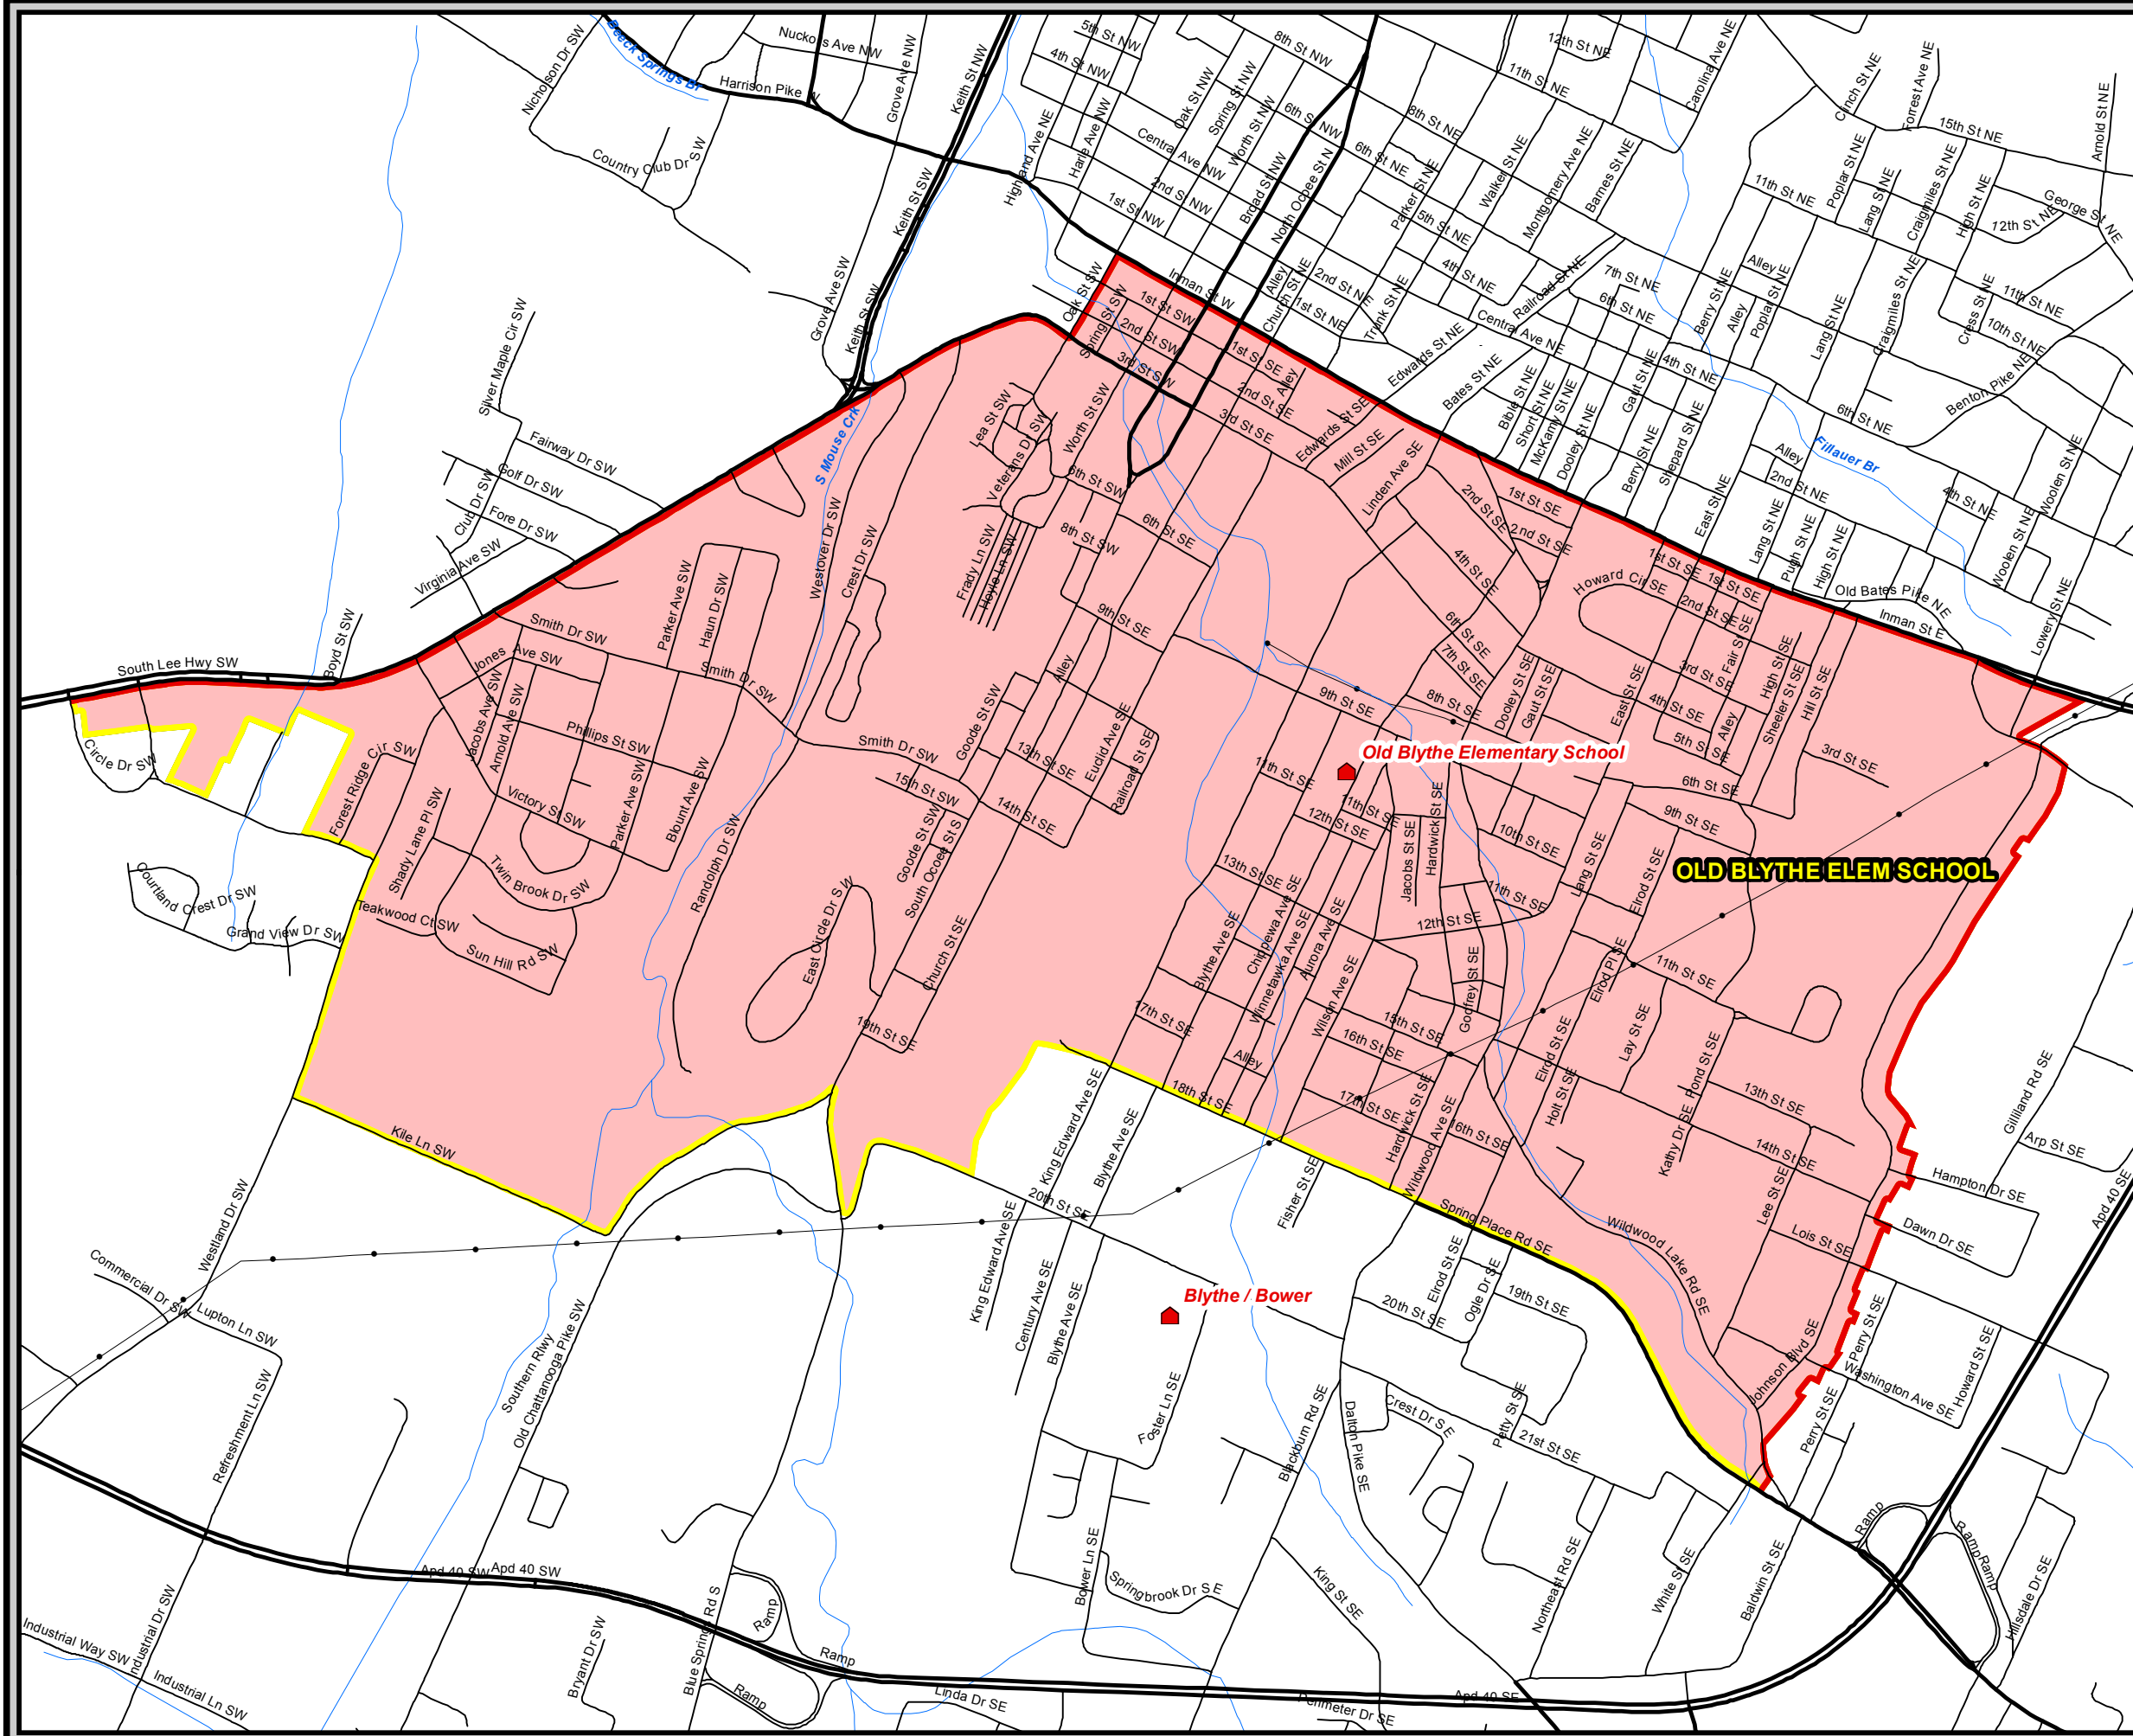

# Bradley County OLD BLYTHE ELEM SCHOOL Voting Precinct

- Voting Places
- County Boundary
- Local Roads
- Interstates
- U.S. Highway
- State Roads
- Railroads
- Stream
- Pipeline
- Powerline
- County Commission District
- Precinct Boundary
- Lakes / Rivers
- Precinct in Charleston
- Precinct in Cleveland
- Precinct in County

Prepared by  
**BRADLEY COUNTY GIS DEPARTMENT**  
 155 Broad Street NW  
 Cleveland, TN 37311  
<http://www.bradleyco.net/>

DISCLAIMER - Bradley County makes no representation or warranty as to the accuracy of this map and the information contained within nor to its fitness for a particular purpose or use. The purchaser or user accepts this map on an "AS IS" basis and assumes all responsibilities for the use thereof. The user will assume the entire risk and agrees to hold Bradley County and its staff harmless of any liability resulting from any direct, indirect, incidental, special, consequential, or other damages, including loss of profit, arising out of the use of this map. The user is responsible for independent verification of all information contained on this map.